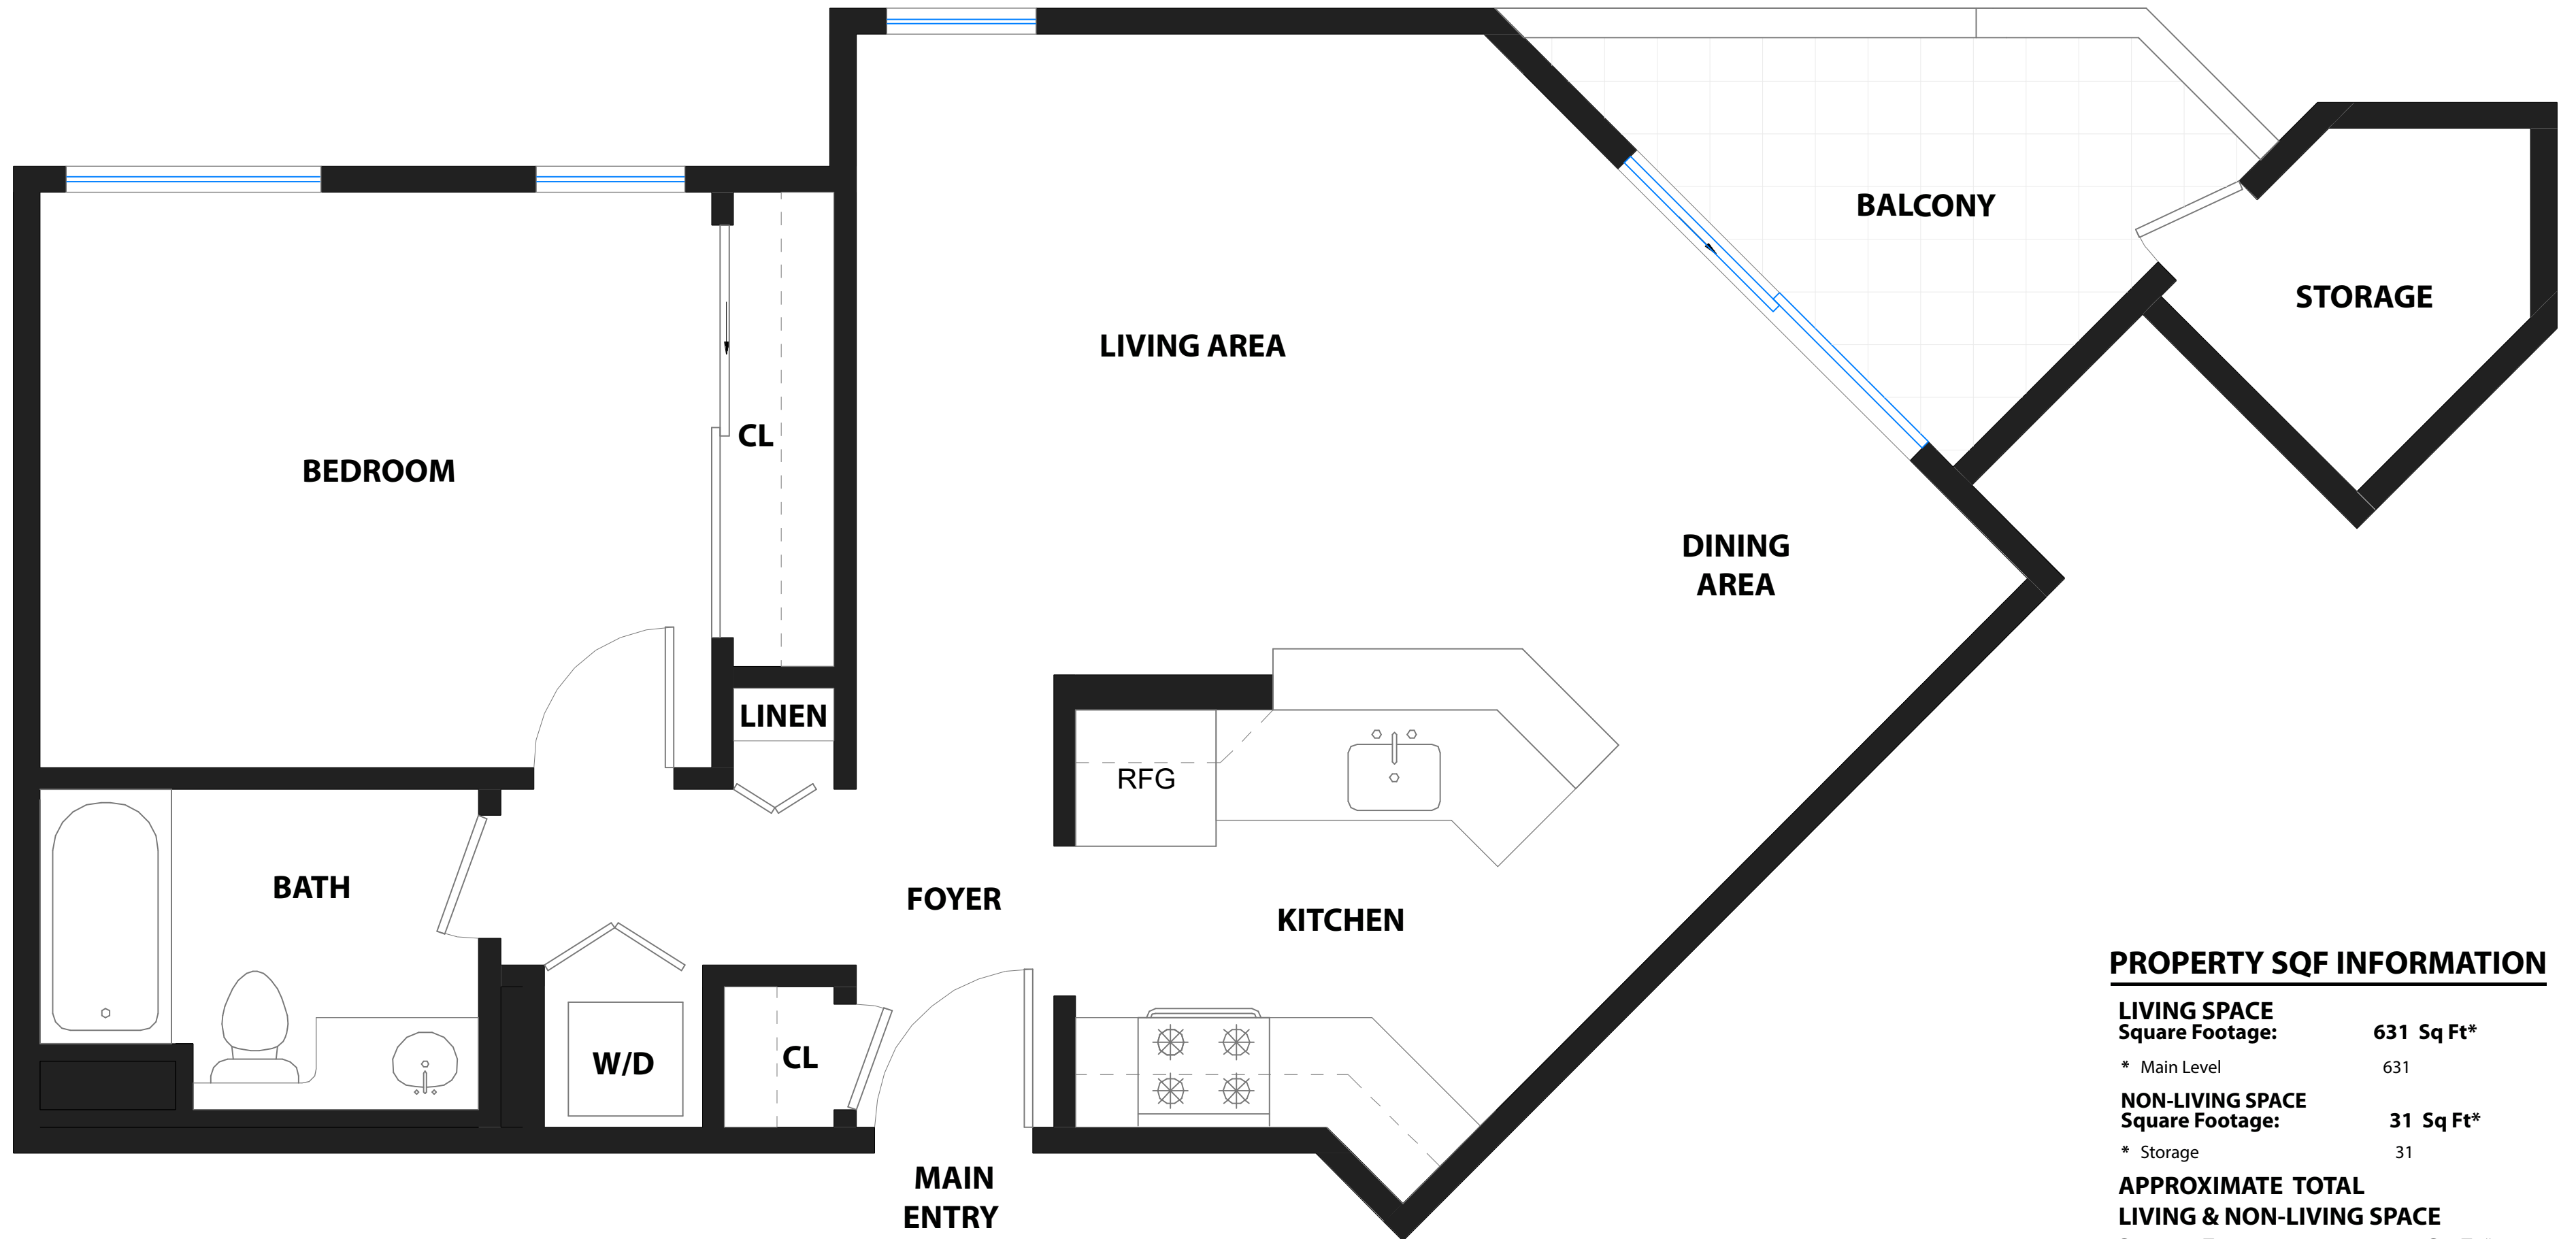

# 326 GRANT AVENUE

PALO ALTO, CALIFORNIA

## PROPERTY SQF INFORMATION

<b>LIVING SPACE</b>	
<b>Square Footage:</b>	<b>631 Sq Ft*</b>
* Main Level	631
<b>NON-LIVING SPACE</b>	
<b>Square Footage:</b>	<b>31 Sq Ft*</b>
* Storage	31
<b>APPROXIMATE TOTAL</b>	
<b>LIVING &amp; NON-LIVING SPACE</b>	
<b>Square Footage:</b>	<b>662 Sq Ft*</b>